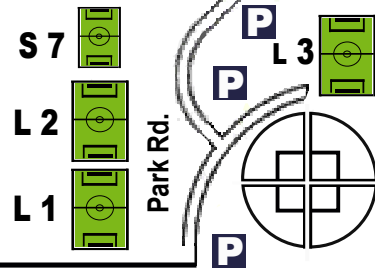

MC

Texas Pkwy

Mc Hard Rd.

Missouri City Roane park

Turtle Creek

www.mcusasoccer.org  
Rainout  
281-403-2200

Lantern Lane

Glenn Lakes

Mission Valley Dr.

Park Rd.

Ridgeview Park

MC  
Community Park

1700 Glenn Lakes Lane  
Missouri City, TX 77459

Wilcrest

Murphy Rd

Elkins HS